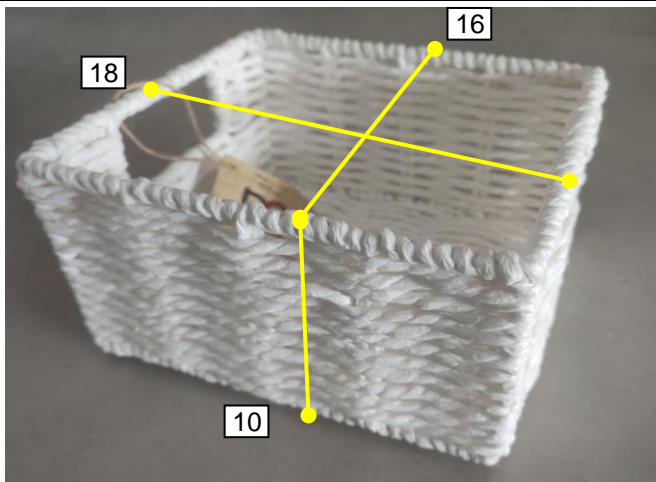

PRODUCT TECHNICAL DATA

REFERENCE NUMBER: 29008S

PC/CARTON BOX: 8 SETS

CODES:

BLA: 8436027574088 / BLB: 8436027574095

GRA: 8436027574071 / 8436027574064

NA: 8436027574101 / 8436027574118

PICTURE	SIZE	DETAILS TO CONSIDER
	<p>BLA/GRA/NA: 37*30*10</p>	<p>3 PIECES WHITE/GREY/NAT URAL COLOURED ROPE CHEST DRAWERS SET</p>

BLB/GRB/NB:
18*16*10

BL

GR

N

3 DIFFERENT
COLOURS, WHITE,
GREY AND NATURAL.
THERE ARE 3 PIECES
OF EACH COLOUR